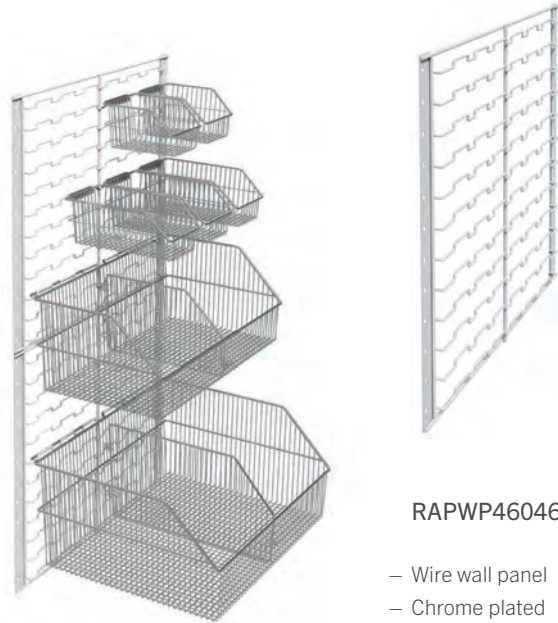

Rapini Wall Hanging Systems

Wire Panels

This new method of storage for the Rapini Wall Basket system introduces a wire retaining system fully compatible for our range of close mesh baskets.

This unique system addresses infection control issues with the ability to clean and dust behind the wall panel system.

This system is modular, size 460mm (high) x 460mm (wide) and can be attached to the wall side by side or above each other. Manufactured from nickel chrome plated wire, this system is durable and easy to install.

RAPWP460460C

- Wire wall panel
- Chrome plated
- 460mm x 460mm

Rapini Wall Basket Systems

Storage Solutions – Clean Environment

Rapini have introduced a new basket system which features a close mesh design. It has applications for wall mounting on louvered panels and wall hanging systems.

Baskets

Wall Panel Basket

- 8mm mesh
- 415 x 225 x 170mm deep

Chrome	RAPWB122
Stainless Steel	RAPWB122SS

Divider to suit
RAPWB122
RAPWB122SS

Chrome	RAPD120
Stainless Steel	RAPD120SS

Louvred Panels

The traditional louvered wall panels are available and are manufactured from powder coated steel. Two sizes are available, 460mm x 460mm and 900mm x 460mm.