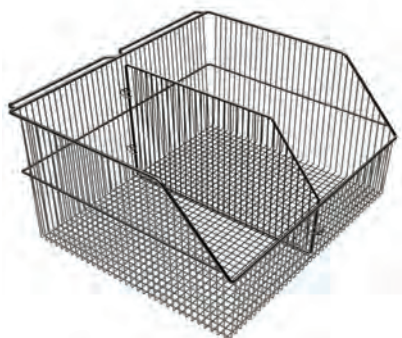

This system is modular, size 460mm (high) x 460mm (wide) and can be attached to the wall side by side or above each other. Manufactured from nickel chrome plated wire, this system is durable and easy to install.

These baskets offer a much improved alternative to the plastic storage trays and significantly reduce the opportunity of dust collection, thereby addressing infection control.

- Eliminates collection of dust on the base of the basket
- Close mesh design allows storage of smaller items
- Light weight and extremely robust
- Four sizes to choose from which provides storage solutions for any applications
- Dividers available for the two larger size baskets
- The nickel chrome plated wire construction ensures strength and durability and are easily cleaned and maintained.

Baskets

Wall Panel Basket

- 8mm mesh
- 415 x 225 x 170mm deep

Chrome	RAPWB122
Stainless Steel	RAPWB122SS

Divider to suit
RAPWB122
RAPWB122SS

Chrome	RAPD120
Stainless Steel	RAPD120SS

Louvred Panels

The traditional louvered wall panels are available and are manufactured from powder coated steel. Two sizes are available, 460mm x 460mm and 900mm x 460mm.

RAPWP460M
Louvre Wall Panel

- Powder coated
- 460mm x 460mm

RAPWP900M
Louvre Wall Panel

- Powder coated
- 460mm x 900mm

Wall Panel Basket

- 8mm mesh
- 415 x 350 x 200mm deep

Chrome	RAPWB242
Stainless Steel	RAPWB242SS