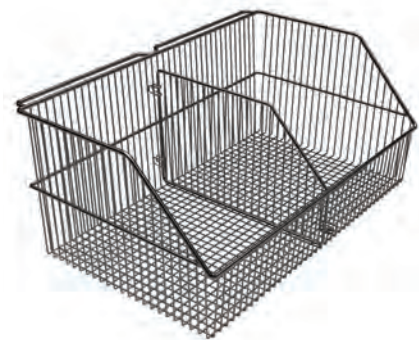

This system is modular, size 460mm (high) x 460mm (wide) and can be attached to the wall side by side or above each other. Manufactured from nickel chrome plated wire, this system is durable and easy to install.

RAPWP460460C

- Wire wall panel
- Chrome plated
- 460mm x 460mm

Rapini Wall Basket Systems

Storage Solutions – Clean Environment

Rapini have introduced a new basket system which features a close mesh design. It has applications for wall mounting on louvered panels and wall hanging systems.

These baskets offer a much improved alternative to the plastic storage trays and significantly reduce the opportunity of dust collection, thereby addressing infection control.

- Eliminates collection of dust on the base of the basket
- Close mesh design allows storage of smaller items
- Light weight and extremely robust
- Four sizes to choose from which provides storage solutions for any applications
- Dividers available for the two larger size baskets
- The nickel chrome plated wire construction ensures strength and durability and are easily cleaned and maintained.

Baskets

Wall Panel Basket

- 8mm mesh
- 415 x 225 x 170mm deep

Chrome	RAPWB122
Stainless Steel	RAPWB122SS

Divider to suit
RAPWB122
RAPWB122SS

Chrome	RAPD120
Stainless Steel	RAPD120SS

Louvred Panels

The traditional louvered wall panels are available and are manufactured from powder coated steel. Two sizes are available, 460mm x 460mm and 900mm x 460mm.