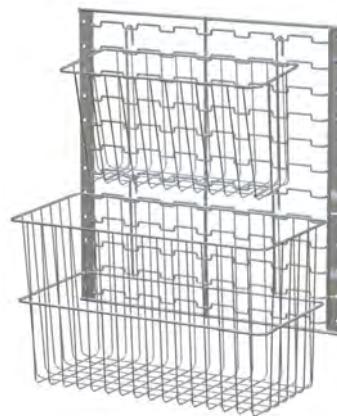

Rapini Basket Series

Sliding Baskets

Sliding baskets can be configured to suit the Basket Trolleys (page 30) or as storage devices to simply sit on the shelves.

They are available in 2 different sizes in 2 different depths: 100mm and 200mm

Hook System

RB130C | Hook Basket

440 x 190 x 255mm deep

Sliding Baskets 1220 x 610

SB1220/200X610B

- 1060 X 525 X 200mm
- Close mesh

Short Divider: SD 556-460/200 DIV

SB1220/100X610B

1060 X 525 X 100mm

Short Divider: SD 556-460/100DIV

Sliding Baskets 610

SB 610/100CM

- 460 X 380 X 100mm
- Close mesh

Short Divider: SD 406-610/100DIV
Long Divider: SD 480-610/100DIV

RB180C | Hook Basket

345 x 127 x 180mm deep

**RAPWP460460CM
Wall Hanging Panel**

460 x 920mm
(baskets not included)

SB 610/200CM

- 460 x 380 x 200mm
- Close mesh

Short Divider: SD 406-610/200DIV
Long Divider: SD 480-610/200DIV

Sliding Baskets 460

SB 460/100CM