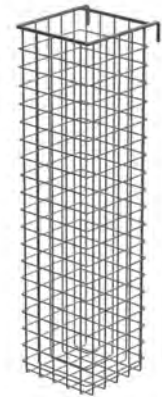

## Catheter Holder

These catheter holders are fully extendable on extension runners and can be easily attached to shelves 460mm or 610mm wide.

RAP18-CATH-SLIDE 460mm

RAP24-CATH-SLIDE 610mm

## Shelf Dividers

To assist in organised shelf maintenance, shelf dividers provide a simple solution and clip into any part of the shelf.

Available in various sizes to suit different shelf widths.

### Catheter Storage Basket

Size: 150 x 150 x 600mm

High chrome plated mesh with 2 x attachment hooks

Mesh Size: 30 x 30mm

Fits to all Rapini shelving and basket trolleys

## Vertical Rods

An alternative to ledges, the 6mm vertical rods can be used to retain larger items.

Available in five lengths, simply clip onto the shelf frame.

Vertical Rods	Size
AR1150	1150mm
AR1320	1320mm
AR1530	1530mm
AR1830	1830mm