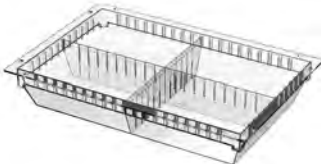

Optional:

- Interlocking tray dividers
- Ergonomic push handle

AXS0010

1 Drawer Trolley
 700 x 500 x 1000H mm

- 1 x 100mm deep tray
- Work surface area 620 x 460mm

Tray 60 x 40 x 5 cm

Tray 60 x 40 x 10 cm

Tray 60 x 40 x 20 cm

See page 2 for 60 x 40 Trays

Spectra Colour Options

Red

Yellow

Green

Blue

AXS0020
2 Drawer Trolley
700 x 500 x 1000H mm

- 2 x 100mm deep trays
- Work surface area 620 x 460mm