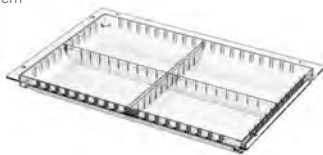

Optional:

- Interlocking tray dividers
- Ergonomic push handle

AXS0010

1 Drawer Trolley
 700 x 500 x 1000H mm

- 1 x 100mm deep tray
- Work surface area 620 x 460mm

Tray 60 x 40 x 5 cm

Tray 60 x 40 x 10 cm

Tray 60 x 40 x 20 cm

See page 2 for 60 x 40 Trays

Spectra Colour Options

Red

Yellow

Green

Blue

AXS0020
2 Drawer Trolley
700 x 500 x 1000H mm

- 2 x 100mm deep trays
- Work surface area 620 x 460mm